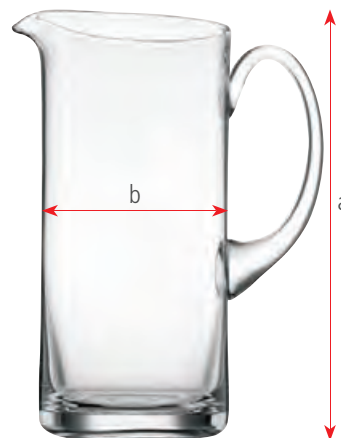

SIZE CHART - PACKAGING

SAMPLE MASTER PACK

472 80 35 - Salute Bordeaux Glass

Length:	456 mm	18"
Width:	342 mm	13 1/2"
Height:	271 mm	10 2/3"
Weight:	3546 gr.	7,83 lb

mm	= millimeter	1 ounces	= 28,350 ml
ml	= milliliter	1 inch	= 2,54 cm
gr.	= gramm	1 kg	= 2,205 lb
"	= inch		
oz	= ounces		

SIZE CHART - GLASSWARE

STEMWARE
 a - Height
 b - Largest Ø
 c - Capacity
 d - Base Plate Ø

TUMBLERS
 a - Height
 b - Largest Ø
 c - Capacity

DECANTER
 a - Height
 b - Largest Ø
 c - Capacity

PITCHER
 a - Height
 b - Largest Ø
 c - Capacity